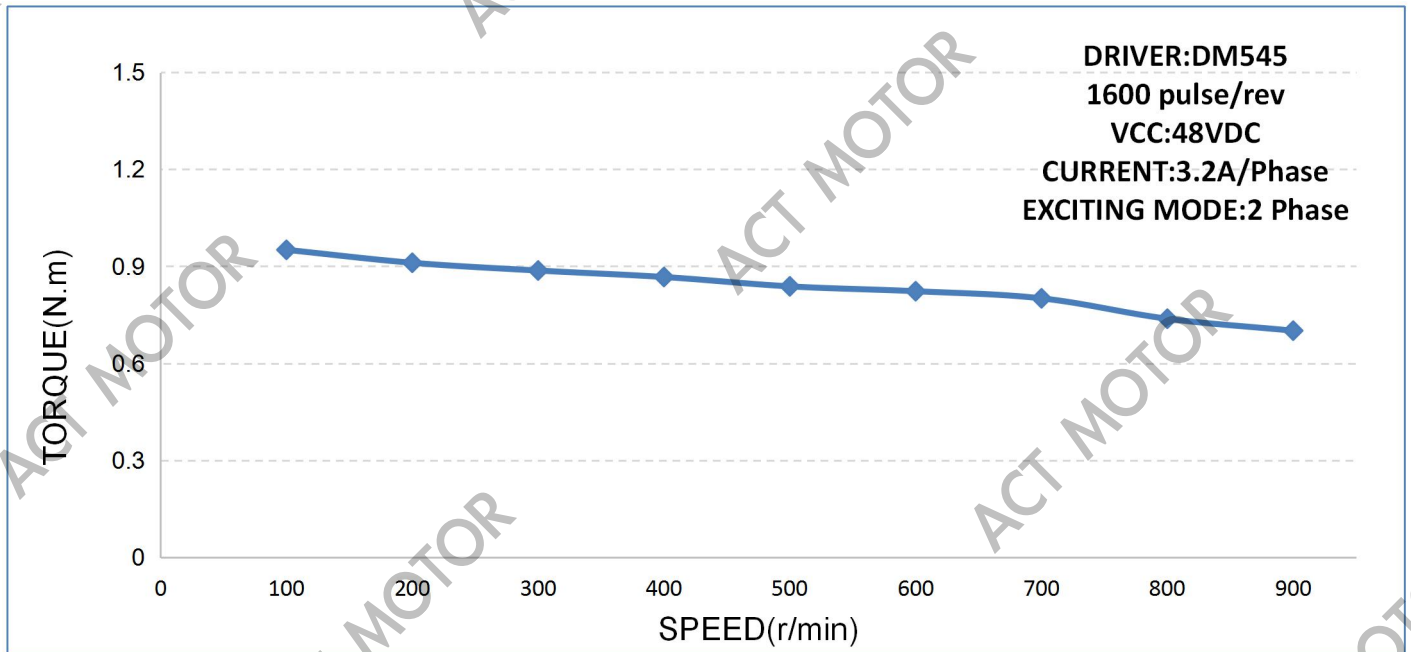

## Testing Report:23HS6440-13 Speed-Torque characteristics

- **Tested items:**

Stepper Motor: **23HS6440-13**

Supporting Driver:DM545

- **Testing Results:**

**Note:**

- (1) The testing, and results are with **free load**.
- (2) Testing results may vary from different testing conditions.